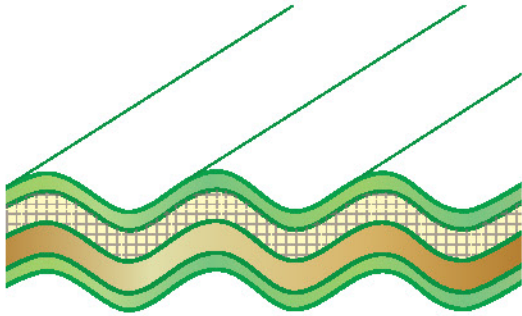

SPACE™ CRYSTAL-LITE Series

Residential FRP Roofing

SPACE™ CRYSTAL-LITE Series is a reliable, cost effective and easy to install skylight roofing sheets with a 10 year product warranty. Widely used for residential and commercial skylight applications.

- **Premium UV Polyester Film**
 - Bondable & non peelable
 - UV protected
 - Glossy lamination protect surface delamination & prolong material lifespan
- **E-Glass Chopped Strand Mat**
 - High impact resistance & tensile strength
 - Easy profiling • Even Thickness
- **Orthophthalic Resin + Light Diffuser Additive**
 - Good heat resistance & excellent transparency
 - Diffuse light evenly
- **Garware Standard Polyester Film**
 - Bondable & non peelable • Allow profile stability
 - Glossy lamination protect surface delamination & prolong material lifespan

Characteristics

- Easy installation
- Light uniformly distributed
- UV protection

Specifications

- Standard Width : 1,000mm
- Standard Length : 6.1 Meter or cut to length
- Rib Height : 8mm
- Colour : Tea Brown, Opal White
- Light Transmission : 57 %
- GSM : 1800 GSM (+/-1.2mm)
- Warranty : 10 years

Installation Guide

- Effective Width : 950mm
- Maximum Span for Mid Purlin : 750mm
- Maximum Span for End Purlin : 300mm
- Maximum Overhang of Sheet from End Purlin : 150mm

Applications

- Bus stand
- Car porch
- Guard house
- Overhead bridge
- Pergola
- Swimming pool
- Walkway